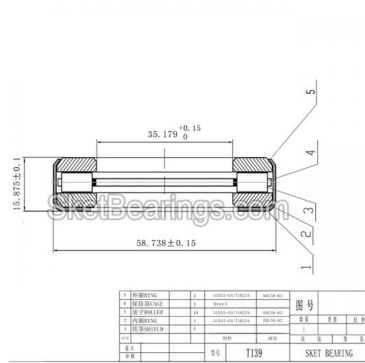

TTSP Steering Joint Thrust Bearing

Bearing No.	Dimensions(mm)		
	d	D	T
T63	16.129	41.275	12.7
T77	19.304	41.275	12.7
T76	19.304	41.275	13.487
T86	20.256	39.688	14.288
T82	20.879	41.275	13.487
T83	20.879	42.164	13.487
T88	22.479	48.021	15.088
T89	22.479	48.021	15.875
T93	24.054	44.958	13.487
T94	24.054	48.021	15.088
T95	24.103	50.8	15.875
T101	25.654	50.8	15.875
T104	26.289	50.8	15.875
T107	27.229	50.8	15.875
T110	28.829	53.188	15.875
T113	28.829	55.562	15.875
T120	30.416	54.745	11.43
T119	30.416	55.562	15.875
T121	30.716	55.562	15.875
T126	32.004	55.562	15.875

TTSP Steering Joint Thrust Bearing

T139	35.179	58.739	15.875
T142	35.179	62.708	19.431
T149	38.302	55.883	19.431
T158	40.234	65.883	19.431
T1760	44.623	76.2	10.922
T199	51.054	74.612	15.875
T309	78.583	102.395	15.875
T387	98.425	127	17.462
T484	123.012	152.4	17.462
T581	147.638	177	17.462
T4255	78	46.2	21.6