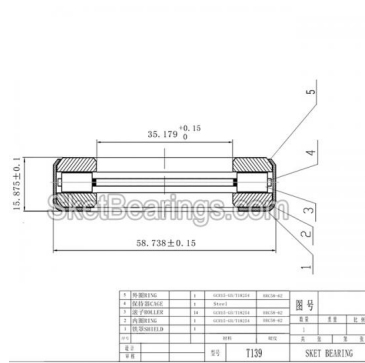

# TTSP Steering Joint Thrust Bearing

Bearing No.	Dimensions(mm)		
	d	D	T
T63	16.129	41.275	12.7
T77	19.304	41.275	12.7
T76	19.304	41.275	13.487
T86	20.256	39.688	14.288
T82	20.879	41.275	13.487
T83	20.879	42.164	13.487
T88	22.479	48.021	15.088
T89	22.479	48.021	15.875
T93	24.054	44.958	13.487
T94	24.054	48.021	15.088
T95	24.103	50.8	15.875
T101	25.654	50.8	15.875
T104	26.289	50.8	15.875
T107	27.229	50.8	15.875
T110	28.829	53.188	15.875
T113	28.829	55.562	15.875
T120	30.416	54.745	11.43
T119	30.416	55.562	15.875
T121	30.716	55.562	15.875
T126	32.004	55.562	15.875

TTSP Steering Joint Thrust Bearing

T139	35.179	58.739	15.875
T142	35.179	62.708	19.431
T149	38.302	55.883	19.431
T158	40.234	65.883	19.431
T1760	44.623	76.2	10.922
T199	51.054	74.612	15.875
T309	78.583	102.395	15.875
T387	98.425	127	17.462
T484	123.012	152.4	17.462
T581	147.638	177	17.462
T4255	78	46.2	21.6