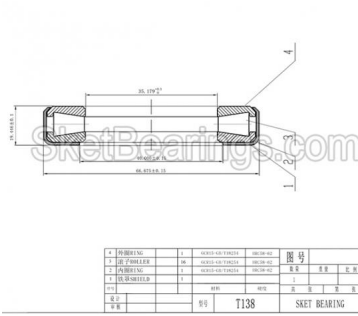

TTC Cageless Thrust Bearing

Bearing No.	Dimensions(mm)		
	d	D	T
T130	27.102	66.675	19.446
T1260	32.004	55.562	15.875
T128	32.004	66.675	18.654
T127	32.004	66.675	19.446
T1380	35.179	59.4	15.875
T136	35.179	66.675	18.654
T138	35.179	66.675	19.446
T144	36.754	66.675	19.446
T152	38.354	72.619	20.368
T151	38.354	72.619	21.433
T157	39.954	72.619	21.433
T178	40.386	73	19
T163	41.529	72.619	21.433
T169	43.104	82.956	23.812
T176	44.704	82.956	23.812
T177	45	73	20
T1775	45	74.5	20.221
T177A	45.484	73	20
T1921	46.279	80.01	15.977
T182	46.279	82.956	23.812

TTC Cageless Thrust Bearing

T1920	46.279	85471	15.383
T189	47.879	82.956	23.02
T188	47.879	82.956	23.812
T1880	47.879	83.21	23.546
T1930	48.997	85.471	16.383
T1930	49.454	93.269	26.187
T194	49.454	93.269	26.975
T201	51.054	93.269	26.187
T202	51.054	93.269	26.975
T209	52.629	93.269	26.187
T208	52.629	93.269	26.975
T252	63.754	111.125	25.796
T251	63.754	111.125	26.988