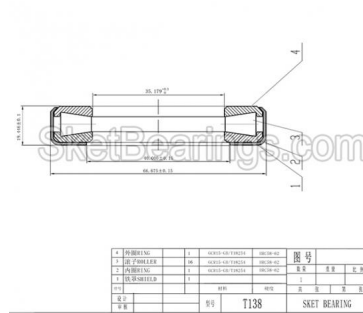

TTC Cageless Thrust Bearing

Bearing No.	Dimensions(mm)		
	d	D	T
T130	27.102	66.675	19.446
T1260	32.004	55.562	15.875
T128	32.004	66.675	18.654
T127	32.004	66.675	19.446
T1380	35.179	59.4	15.875
T136	35.179	66.675	18.654
T138	35.179	66.675	19.446
T144	36.754	66.675	19.446
T152	38.354	72.619	20.368
T151	38.354	72.619	21.433
T157	39.954	72.619	21.433
T178	40.386	73	19
T163	41.529	72.619	21.433
T169	43.104	82.956	23.812
T176	44.704	82.956	23.812
T177	45	73	20
T1775	45	74.5	20.221
T177A	45.484	73	20
T1921	46.279	80.01	15.977
T182	46.279	82.956	23.812

TTC Cageless Thrust Bearing

T1920	46.279	85471	15.383
T189	47.879	82.956	23.02
T188	47.879	82.956	23.812
T1880	47.879	83.21	23.546
T1930	48.997	85.471	16.383
T1930	49.454	93.269	26.187
T194	49.454	93.269	26.975
T201	51.054	93.269	26.187
T202	51.054	93.269	26.975
T209	52.629	93.269	26.187
T208	52.629	93.269	26.975
T252	63.754	111.125	25.796
T251	63.754	111.125	26.988